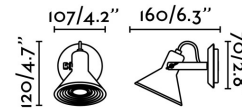

CUP-1 White wall lamp

Ref. 40582

CUP is a collection of design lamps by Alex & Manel Llusçà. Its style reminds 60's. It comprises spotlights with one, two and three lights with different finishes, ceiling lamp with 4 focus and a projector lamp. The colour and finishes gives a twist to this classical lamp.

Specifications

Bulb:	1XGU10 LED 8W
Bulb included:	No
Voltage:	100-240V
Operating Frequency:	50/60Hz
IP:	20
Class:	I
Material:	Metal
Designer:	ALEX & MANEL LLUSCÀ
Recommended bulb:	17324
Description of recommended Bulb:	GU10 LED 8W 2700K 60° NEGRA
Length:	107 mm
Net Width:	160 mm
Height:	120 mm
Net Weight:	0.50 kg
Volume:	0.00259 m3