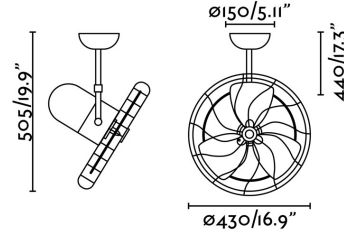

Specifications

Voltage:	220-240V
Operating Frequency:	50Hz
IP:	20
Class:	I
Material:	Motor made from steel and blades from Plywood
Length:	430 mm
Height:	540 mm
Diameter:	430 Ø
Net Weight:	6.50 kg
Volume:	0.09866 m ³