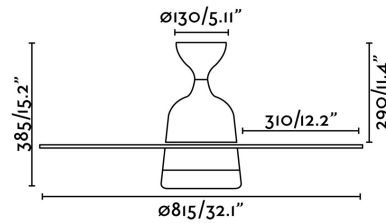

MEDITERRANEO White ceiling fan

Ref. 33704

Classically shaped white fan but renewed, ideal for the ventilation of rooms up to 13m². Motor built in steel, MDF blades finished in white/maple, and opal glass diffuser. Operated by pull chain. MEDITERRANEO offers 3 adjustable speeds with a consumption of 13-22-46W and 198-242-275 revolutions per minute depending on speed. This ceiling fan comes with inverse function. Airflow: 85,38 m³ min / 3014 CFM

Specifications

Bulb:	1 X E14 40W
Bulb included:	No
Voltage:	220-240V
Operating Frequency:	50Hz
IP:	20
Class:	I
Material:	Motor made from steel and blades from MDF with an opal glass difusser
Recommended bulb:	17461
Description of recommended Bulb:	G45 MATE LED E14 4W 2700K 450LM
Length:	815 mm
Net Width:	815 mm
Height:	385 mm
Diameter:	815 Ø
Net Weight:	5.80 kg
Volume:	0.03454 m ³