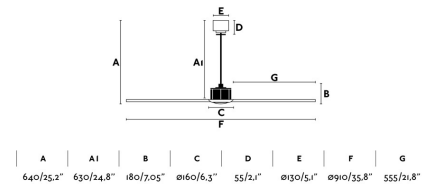

**Class:** I

**Material:** Motor made from metal with blades ABS

**Designer:** CONILLAS

**Recommended bulb:**

**Description of recommended Bulb:**

**Length:** 910 mm

**Net Width:** 910 mm

**Height:** 640 mm

**Net Weight:** 3.90 kg

**Volume:** 0.02563 m<sup>3</sup>

8421776167742