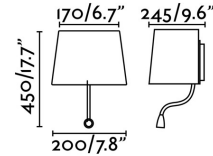

SWEET White reading wall lamp with LED reader 1L

Ref. 29950

Light up your home with this 29950 wall lamp made from metal with a textile shade. Designed by: Estudi Ribaudí.

Specifications

Bulb:	1 x E27 15W + HIGH POWER LED 1W
Bulb included:	No
Transformer:	Driver
Transformer included:	Yes
Voltage:	100-240V
Operating Frequency:	50/60Hz
IP:	20
Class:	I
Material:	Metal with a textile shade
Designer:	ESTUDI RIBAUDÍ
Recommended bulb:	17463
Description of recommended Bulb:	A60 MATE LED E27 7W 2700K 640Lm
Length:	200 mm
Net Width:	300 mm
Height:	480 mm
Diameter:	145 Ø
Net Weight:	1.70 kg
Volume:	0.01636 m3