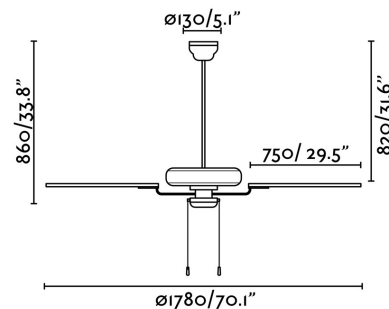

## NISOS Brown ceiling fan

Ref. 33363

Ceiling fan without light suitable for rooms from 17,6m<sup>2</sup>. Motor made from aluminium and blades from mdf wood. The color of blades are cherry and dark walnut, reversible. Operated by pull chain, setted up with 3 dimmable speeds 60/85/120 rpm which correspond to the following consumptions of 40/60/90w. This ceiling fan has winter / summer function. This ceiling fan is suitable for inclining roof.

### Specifications

<b>Voltage:</b>	220-240V
<b>Operating Frequency:</b>	50Hz
<b>IP:</b>	20
<b>Class:</b>	I
<b>Material:</b>	Motor made from aluminium and blades from MDF wood
<b>Length:</b>	1780 mm
<b>Net Width:</b>	1780 mm
<b>Height:</b>	860 mm
<b>Diameter:</b>	1780 Ø
<b>Net Weight:</b>	7.25 kg
<b>Volume:</b>	0.04175 m <sup>3</sup>