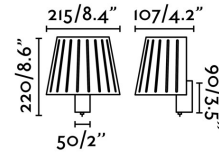

MIX Black wall lamp

Ref. 29965

Modern wall lamp for indoor lighting made from metal.
 Designed by: Alex & Manel Llusçà.

Specifications

Bulb:	1 x E27 60W
Bulb included:	No
Voltage:	100-240V
Operating Frequency:	50/60Hz
IP:	20
Class:	I
Material:	Metal
Designer:	ALEX & MANEL LLUSCÀ
Recommended bulb:	17056
Description of recommended Bulb:	GU10 LED 3W 2700K 250Lm
Length:	210 mm
Net Width:	115 mm
Height:	225 mm
Net Weight:	0.90 kg
Volume:	0.00497 m3