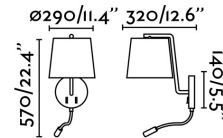

Specifications

Bulb:	1XE27 20W LED 3W 3000k 200Lm
Bulb included:	No
Transformer:	Driver
Transformer included:	Yes
Voltage:	100-240V
Operating Frequency:	50/60Hz
IP:	20
Class:	I
Material:	Metal and textile shade
Designer:	NAHTRANG
Recommended bulb:	17463
Description of recommended Bulb:	A60 MATE LED E27 7W 2700K 640Lm
Length:	200 mm
Net Width:	330 mm
Height:	560 mm
Net Weight:	1.70 kg
Volume:	0.03104 m3