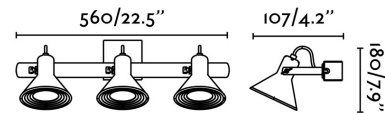

Specifications

Bulb:	3 X GU10 LED 8W
Bulb included:	No
Voltage:	100-240V
Operating Frequency:	50/60Hz
IP:	20
Class:	I
Material:	Metal
Designer:	ALEX & MANEL LLUSCÀ
Recommended bulb:	17324
Description of recommended Bulb:	GU10 LED 8W 2700K 60° NEGRA
Length:	560 mm
Net Width:	107 mm
Height:	180 mm
Net Weight:	1.50 kg
Volume:	0.01334 m3