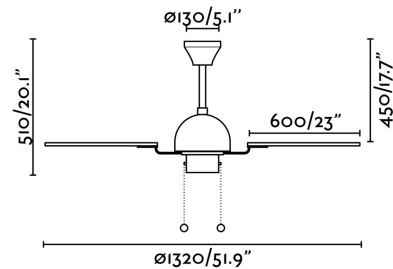

CUBA Brown ceiling fan

Ref. 33352

Ceiling fan without light suitable for rooms from 17,6m². Motor made from steel and blades from ABS. The color of blades are wenge, not reversible. Operated by pull chain, setted up with 3 dimmable speeds 73-99-145 rpm which correspond to the following consumptions of 20-34-65W. This ceiling fan has winter / summer function. Airflow: 127,45 m³ min / 4501 CFM. This ceiling fan is suitable for inclining roof and to install directly to the roof.

Specifications

Voltage:	220-240V
Operating Frequency:	50Hz
IP:	20
Class:	I
Material:	Motor made from steel and blades from ABS
Recommended bulb:	17462
Description of recommended Bulb:	G45 MATE LED E27 4W 2700K 450LM
Length:	1320 mm
Net Width:	1320 mm
Height:	510 mm
Diameter:	1320 Ø
Net Weight:	10.16 kg
Volume:	0.10183 m ³