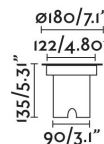

Specifications

Bulb:	COB LED 15W 3000K 38°
Bulb included:	Yes
Transformer:	Driver
Transformer included:	Yes
Voltage:	100-240V
Operating Frequency:	
IP:	67
Class:	I
Material:	STEEL STRUCTURE 316 AND ALUMINIUM DIFFUSER GLASS
Recommended bulb:	
Height:	190 mm
Diameter:	180 Ø
Net Weight:	2.00 kg
Volume:	0.00815 m3