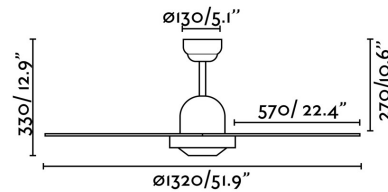

## IBIZA White ceiling fan

Ref. 33284

The white version of the IBIZA ceiling fan is here. This fan is ideal for the ventilation of rooms over 17.6m<sup>2</sup>. Operated on remote control (included). It has 3 adjustable speeds with a 16-29-49W consumption and 113-162-212 revolutions per minute depending on speed. This fan comes with easy installation and a reverse function, so you can also use it in winter, improving the efficiency of your heating system. Airflow: 149,57 m<sup>3</sup> min / 5282 CFM. Suitable for inclining roof and to be installed directly to the roof.

### Specifications

<b>Voltage:</b>	220-240V
<b>Operating Frequency:</b>	50Hz
<b>IP:</b>	20
<b>Class:</b>	I
<b>Material:</b>	Motor made from steel and blades from PLYWOOD
<b>Length:</b>	1320 mm
<b>Net Width:</b>	1320 mm
<b>Height:</b>	330 mm
<b>Diameter:</b>	1320 Ø
<b>Net Weight:</b>	4.80 kg
<b>Volume:</b>	0.03697 m <sup>3</sup>