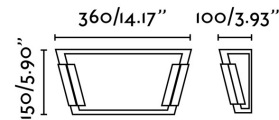

### Specifications

<b>Bulb:</b>	2 x E27 60W
<b>Bulb included:</b>	No
<b>Voltage:</b>	100-240V
<b>Operating Frequency:</b>	50/60Hz
<b>IP:</b>	20
<b>Class:</b>	I
<b>Material:</b>	Metal with a transparent diffuser glass
<b>Designer:</b>	ALEX & MANEL LLUSCÀ
<b>Recommended bulb:</b>	17056
<b>Description of recommended Bulb:</b>	GU10 LED 3W 2700K 250Lm
<b>Length:</b>	360 mm
<b>Net Width:</b>	100 mm
<b>Height:</b>	150 mm
<b>Net Weight:</b>	1.80 kg
<b>Volume:</b>	0.01240 m3