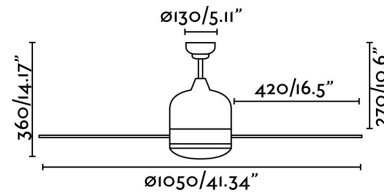

OBOE White ceiling fan

Ref. 33610

Modern white ceiling fan with 3 blades. This ceiling fan is perfect to refresh rooms from 13m² to 17,6m². Activated by remote control included. This ceiling fan has 3 adjustable speeds with a 8-22-38W consumption and 85-140-180 revolutions per minute depending on speed. This fan comes with a reverse function summer-winter, so you can also use it in winter, improving the efficiency of your heating system. Airflow: 64.16 m³ min / 2265.79 CFM. This ceiling fan is suitable for inclining roof.

Specifications

Voltage:	220-240V
Operating Frequency:	50Hz
IP:	20
Class:	I
Material:	Motor made from steel and MDF blades
Length:	1060 mm
Height:	370 mm
Diameter:	1060 Ø
Net Weight:	5.30 kg
Volume:	0.02950 m ³