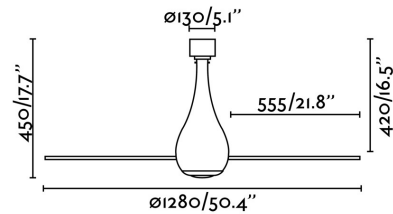

MINI ETERFAN Matt black/wood ceiling fan with DC motor

Ref. 32028

The colour version of MINI ETERFAN is here, a designer fan by Faro Design Team. It comes with a low-consumption DC motor, built in metal and matt black glass, with wood blades. It offers 6 adjustable speeds with a 3-6-9-13-22-32W consumption and 51-77-103-129-155-185 revolutions per minute depending on speed. This ceiling fan with light comes with a reverse function, so you can also use it in winter, improving the efficiency of your heating system. Accessory LED light kit ref. 33383 not included. Airflow: 145.66 m³ min / 5144 CFM

Specifications

Voltage:	220-240V
Operating Frequency:	50/60Hz
IP:	20
Class:	I
Material:	Motor made from steel and glass with blades from polycarbonate
Designer:	FARO TEAM
Length:	1280 mm
Net Width:	1280 mm
Height:	450 mm
Diameter:	1280 Ø
Net Weight:	5.10 kg
Volume:	0.08149 m ³