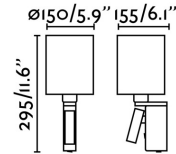

## ROB Matt nickel wall lamp with LED reader

Ref. 68498

ROB is a wall lamp with LED reader perfect to light up your home or contract spaces.

### Specifications

<b>Bulb:</b>	1 X E27 60W + LED 3W 3000K 160Lm
<b>Bulb included:</b>	Yes
<b>Transformer:</b>	Driver
<b>Transformer included:</b>	Yes
<b>Voltage:</b>	100-240V
<b>Operating Frequency:</b>	50/60Hz
<b>IP:</b>	20
<b>Class:</b>	II
<b>Material:</b>	Steel, metal and acrylic difusser
<b>Recommended bulb:</b>	17463
<b>Description of recommended Bulb:</b>	A60 MATE LED E27 7W 2700K 640Lm
<b>Length:</b>	150 mm
<b>Net Width:</b>	155 mm
<b>Height:</b>	295 mm
<b>Net Weight:</b>	1.10 kg
<b>Volume:</b>	0.00462 m3