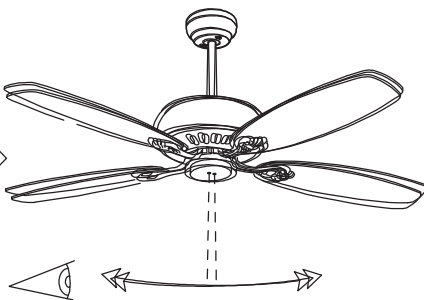

5

ON

NO

6

ON

NO

7

ON

OK

8

OK

ON

OK