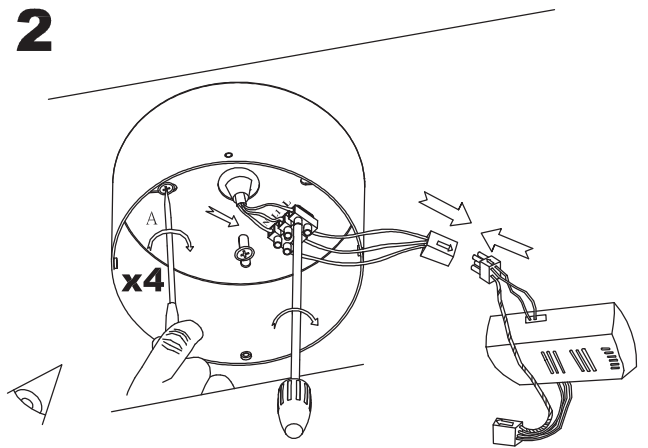

Stal
Szary

71-4933-00-00

PLYWOOD/GREY&WHITE

LED S-C4

30-1964-N3-N3

30-1964-CF-CF

8

9