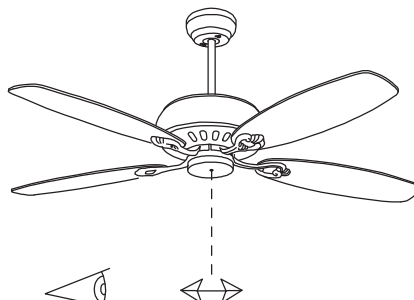

5

ON

NO

6

ON

NO

7

ON

OK

8

OK

ON

OK