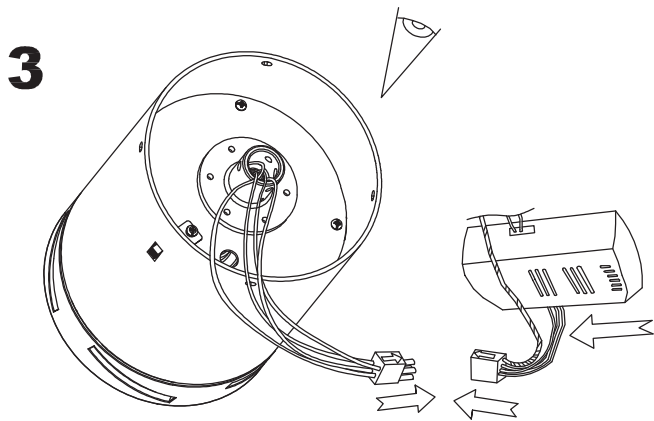

Stal
Szary

71-4933-00-00

PLYWOOD/GREY&WHITE

LED S-C4

30-1964-N3-N3

30-1964-CF-CF

8

9