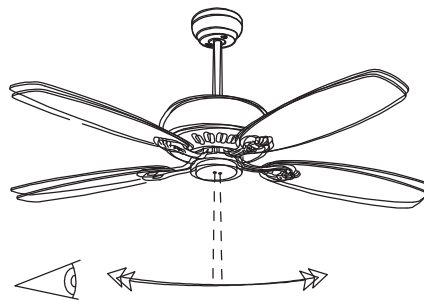

5

ON

NO

6

ON

NO

7

ON

OK

8

OK

ON

OK