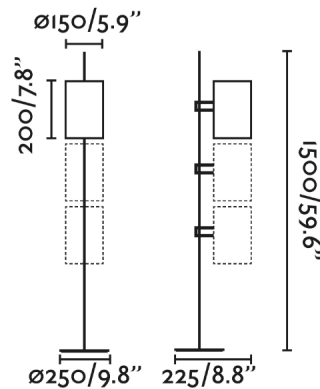

Floor lamp with a cylindrical shape in green finish designed by Faro Lab . A unique design to give a modern touch to any space. Allows the light to be directed more firmly. Black structure.

General characteristics

Type	II
IP	20
voltage	100V-240V
Hertz	50/60Hz
Cable meters	3500mm
Switch type	1, ON/OFF
Horizontal orientation	↻ 360
Power	15W

Material

Body/Structure	Steel
Screen	Steel

Finish

Body/Structure	Matt Black
Screen	Green