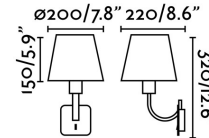

### Specifications

<b>Bulb:</b>	1 X E27 40W
<b>Bulb included:</b>	No
<b>Voltage:</b>	100-240V
<b>Operating Frequency:</b>	50/60Hz
<b>IP:</b>	20
<b>Class:</b>	I
<b>Material:</b>	Metal and textile shade
<b>Recommended bulb:</b>	17463
<b>Description of recommended Bulb:</b>	A60 MATE LED E27 7W 2700K 640Lm
<b>Length:</b>	200 mm
<b>Net Width:</b>	220 mm
<b>Height:</b>	320 mm
<b>Net Weight:</b>	1.30 kg
<b>Volume:</b>	0.01704 m3