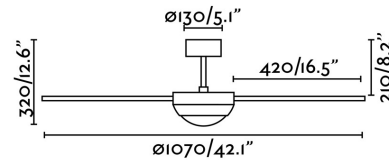

## FEROE White ceiling fan

Ref. 33600

Classically shaped white fan but renewed, ideal for the ventilation of rooms up to 13m<sup>2</sup>. Motor built in steel, MDF blades finished in white/maple, and opal glass diffuser. Operated on remote control (included). FEROE offers 3 adjustable speeds with a consumption of 10-21-41W and 80-145-180 revolutions per minute depending on speed. This ceiling fan is suitable for inclining roof.

### Specifications

<b>Bulb:</b>	2 x E14 40W
<b>Bulb included:</b>	No
<b>Voltage:</b>	220-240V
<b>Operating Frequency:</b>	50Hz
<b>IP:</b>	20
<b>Class:</b>	I
<b>Material:</b>	Motor made from steel and blades from MDF with an opal glass difusser
<b>Recommended bulb:</b>	17461
<b>Description of recommended Bulb:</b>	G45 MATE LED E14 4W 2700K 450LM
<b>Length:</b>	1060 mm
<b>Net Width:</b>	1060 mm
<b>Height:</b>	330 mm
<b>Net Weight:</b>	5.50 kg
<b>Volume:</b>	0.02704 m <sup>3</sup>