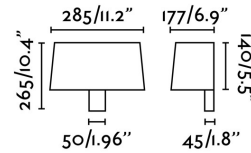

HOTEL Black wall lamp

Ref. 29945

Light up your home with this modern wall lamp made from metal with a textile shade. Designed by: Alex & Manel Lluscà.

Specifications

Bulb:	1 x E27 15W
Bulb included:	No
Voltage:	100-240V
Operating Frequency:	50/60Hz
IP:	20
Class:	I
Material:	Metal with a textile shade
Designer:	ALEX & MANEL LLUSCÀ
Recommended bulb:	17463
Description of recommended Bulb:	A60 MATE LED E27 7W 2700K 640Lm
Length:	275 mm
Net Width:	177 mm
Height:	200 mm
Net Weight:	1.10 kg
Volume:	0.00854 m3