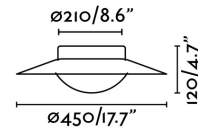

SIDE LED White ceiling lamp 20W

Ref. 62144

SIDE is a design lamp created by Alex&Manel Llusçà for Faro Barcelona. Its solid and simple structure contrasts with the colour combination. The colour of the base allows the light impact and distribute throughout the room. The light source of this ceiling lamp is SMD LED 20W warm light integrated.

Specifications

Bulb:	LED 20W 3000K 1600Lm
Bulb included:	Yes
Transformer:	Driver
Transformer included:	Yes
Voltage:	100-240V
Operating Frequency:	50/60Hz
IP:	20
Class:	I
Material:	Metal and opal glass diffuser
Designer:	ALEX & MANEL LLUSCÀ
Length:	450 mm
Height:	120 mm
Net Weight:	3.00 kg
Volume:	0.03822 m3