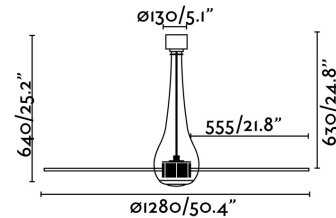

ETERFAN Transparent ceiling fan with DC motor

Ref. 33381

Ceiling fan without light and DC motor suitable for rooms from 13m² to 17,6m². Motor made from metal and transparent glass and blades from transparent polycarbonate. The color of blades are transparent, not reversible. Operated by remote control,(included) setted up with 6 dimmable speeds 51/77/103/129/155/185 rpm which correspond to the following consumptions of 3,5/5,8/8,8/13,4/21,5/32,4w. This ceiling fan has winter / summer function. Airflow: 145,66 m³ min / 5144 CFM

Specifications

Voltage:	220-240V
Operating Frequency:	50/60Hz
IP:	20
Class:	I
Material:	Motor made from steel and glass with blades from polycarbonate
Designer:	FARO TEAM
Length:	1280 mm
Net Width:	1280 mm
Height:	640 mm
Diameter:	1280 Ø
Net Weight:	8.00 kg
Volume:	0.08350 m ³