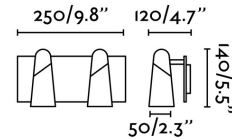

### Specifications

<b>Bulb:</b>	SMD LED 2X4,5 3000K 400Lm
<b>Bulb included:</b>	Yes
<b>Transformer:</b>	Driver
<b>Transformer included:</b>	Yes
<b>Voltage:</b>	220-240V
<b>Operating Frequency:</b>	50/60Hz
<b>IP:</b>	20
<b>Class:</b>	I
<b>Material:</b>	ABS and metal
<b>Designer:</b>	NAHTRANG
<b>Length:</b>	250 mm
<b>Net Width:</b>	120 mm
<b>Height:</b>	140 mm
<b>Net Weight:</b>	1.10 kg
<b>Volume:</b>	0.00259 m3