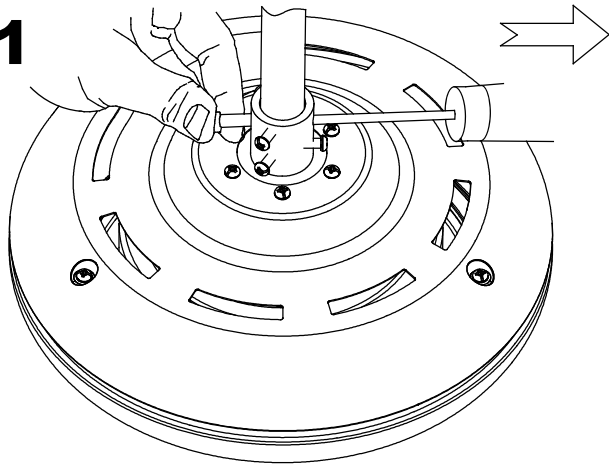

WOO / GRY & WEBGE

LED S-C4

30-6141-CF-CF
30-6141-81-81

LED S-C4

9

x1

10

11