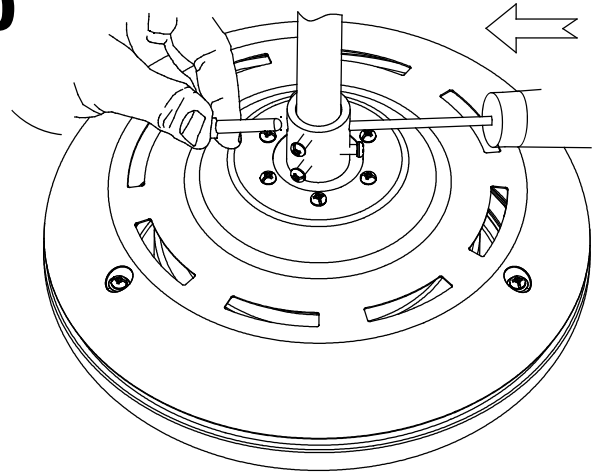

WOO / GRY & WEBGE

LED S-C4

30-6141-CF-CF
30-6141-81-81

LED S-C4

9

x1

10

11