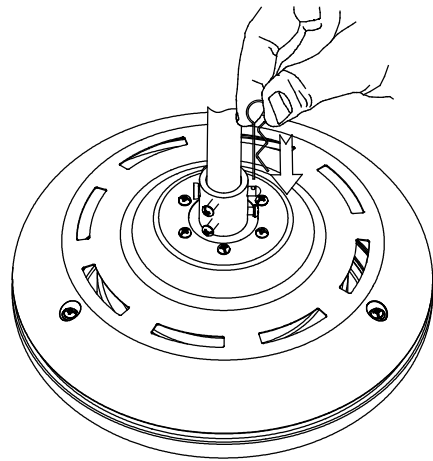

LED S-C4

9

x1

10

11

12

13

14

15

16