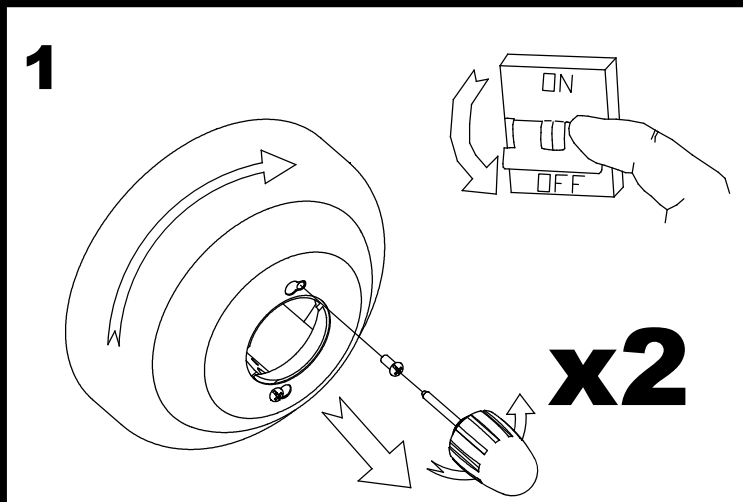

WOO / GRY & WEBGE

LED S-C4

30-6141-CF-CF
30-6141-81-81

LED S-C4

9

x1

10

11