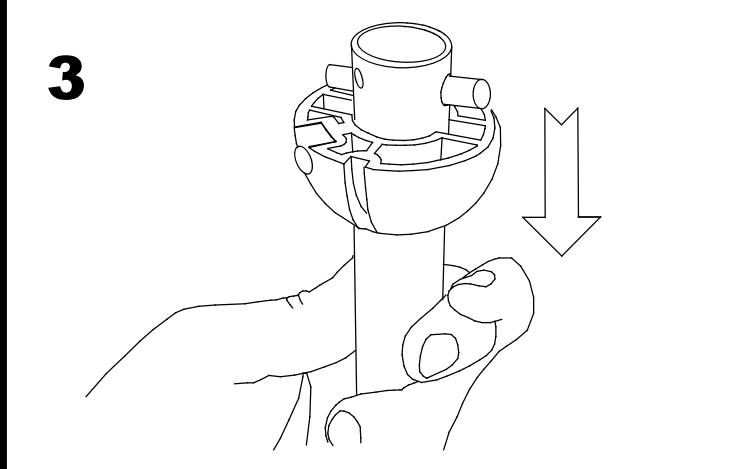

WOO / GRY & WEBGE

LED S-C4

30-6141-CF-CF
30-6141-81-81

LED S-C4

9

x1

10

11