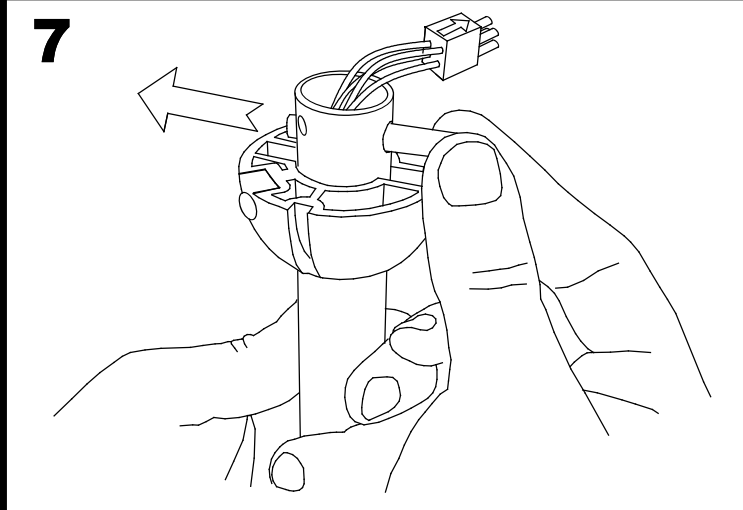

WOO / GRY & WEBGE

LED S-C4

30-6141-CF-CF
30-6141-81-81

LED S-C4

9

x1

10

11