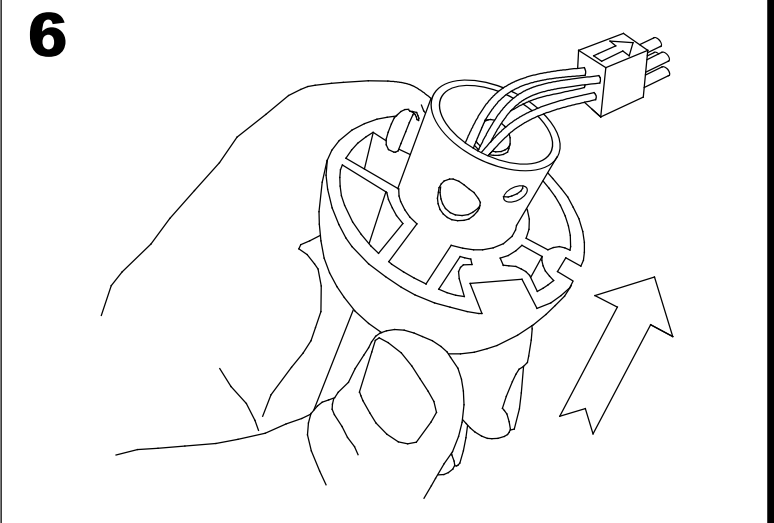

WOO / GRY & WEBGE

LED S-C4

30-6141-CF-CF
30-6141-81-81

LED S-C4

9

x1

10

11