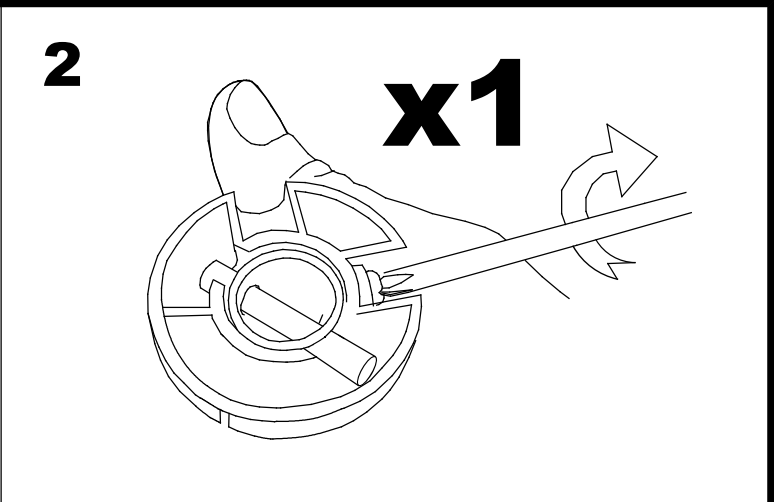

WOO / GRY & WEBGE

LED S-C4

30-6141-CF-CF
30-6141-81-81

LED S-C4

9

x1

10

11