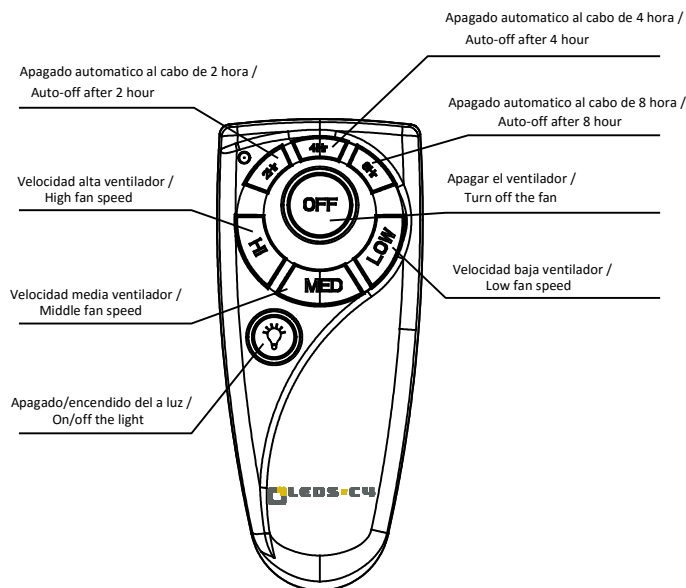

20

21

22

23

24

LEDS-C4

25

26

HI
ON

= **OK**

HI
ON

= **NO**

5

HI
ON

= NO

6