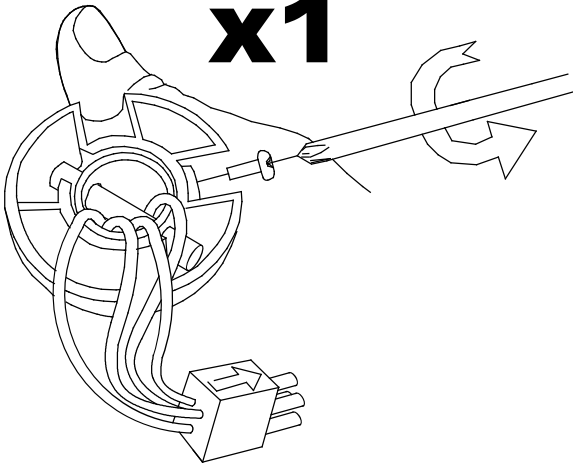

WOO / GRY & WEBGE

LED S-C4

30-6141-CF-CF
30-6141-81-81

LED S-C4

9

x1

10

11