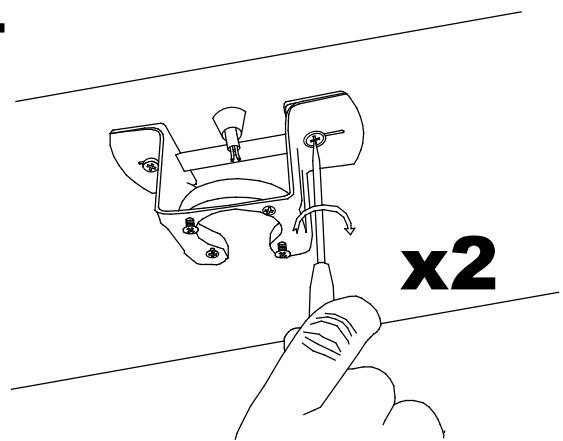

LED S-C4

9

x1

10

11

12

13

14

15

16