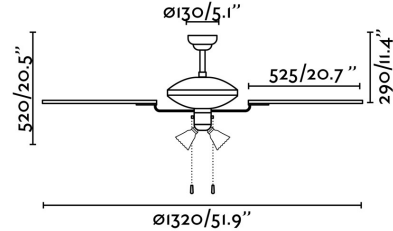

## CORSO Brown ceiling fan

Ref. 33274

Ceiling fan with light suitable for rooms from 17,6m<sup>2</sup>. Motor made from metal and blades from wood and translucent glass difusser. The color of blades are Mahogany reddish and oak, reversible. Operated by pull chain, setted up with 3 , dimmable speeds 80/125/6170 rpm which correspond to the following consumptions of 30/40/65w. This ceiling fan has winter / summer function. This ceiling fan is suitable for inclining roof and to install directly to the roof.

### Specifications

<b>Bulb:</b>	4 x E27 60W
<b>Bulb included:</b>	No
<b>Voltage:</b>	220-240V
<b>Operating Frequency:</b>	50Hz
<b>IP:</b>	20
<b>Class:</b>	I
<b>Material:</b>	Motor made from metal and blades from wood with translucent glass difusser
<b>Recommended bulb:</b>	17463
<b>Description of recommended Bulb:</b>	A60 MATE LED E27 7W 2700K 640Lm
<b>Length:</b>	1320 mm
<b>Net Width:</b>	1320 mm
<b>Height:</b>	520 mm
<b>Diameter:</b>	1320 Ø
<b>Net Weight:</b>	8.10 kg
<b>Volume:</b>	0.10602 m <sup>3</sup>