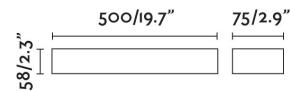

Class: I

Material: ALUMINIUM STRUCTURE AND
GLASS DIFFUSER

Recommended bulb:

Length: 500 mm

Net Width: 66 mm

Height: 79 mm

Net Weight: 2.36 kg

Volume: 0.00658 m3