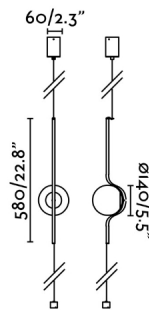

### General characteristics

Fixation	TECHO,SUELO
Type	II
IP	20
voltage	220V-240V
Hertz	50/60Hz
Cable meters	1500mm
Switch type	Touch
Tensioner included	Yes
Power	6W

### Material

Body/Structure	Steel
Diffuser	Glass