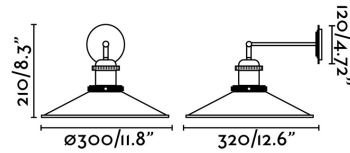

### Specifications

<b>Bulb:</b>	1 x E27 60W
<b>Bulb included:</b>	No
<b>Voltage:</b>	100-240V
<b>Operating Frequency:</b>	50/60Hz
<b>IP:</b>	20
<b>Class:</b>	I
<b>Material:</b>	Metal and glass
<b>Recommended bulb:</b>	17428
<b>Description of recommended Bulb:</b>	PEBETERO FILAMENTO AMBAR LED E27 4W 2200K 400Lm
<b>Length:</b>	300 mm
<b>Net Width:</b>	320 mm
<b>Height:</b>	210 mm
<b>Diameter:</b>	300 Ø
<b>Net Weight:</b>	1.50 kg
<b>Volume:</b>	0.01536 m3