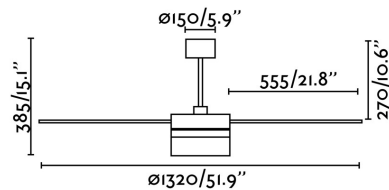

## ICE LED SPEAKER White ceiling fan with speaker

Ref. 33460

ICE is a designer fan by Estudi Ribaudí, which includes a LED light kit and speaker (frequency range 20Hz-20KHz, Max 4? 13W 90DB), ideal for rooms over 17m2. The light source of this ceiling fan is SMD LED 12W of warm light (included). Motor built in steel, reversible PLYWOOD blades finished in white and maple, and glass diffuser. Operated on remote control, included. ICE offers 3 adjustable speeds with a consumption of 12-29-53W y 75-135-180 revolutions per minute depending on speed. This fan comes with a reverse function, so you can also use it in winter, improving the efficiency of your heating system. Suitable for incling room.

### Specifications

<b>Bulb:</b>	SMD LED 12W 800Lm 3000K
<b>Bulb included:</b>	Yes
<b>Transformer:</b>	Driver
<b>Transformer included:</b>	Yes
<b>Voltage:</b>	220-240V
<b>Operating Frequency:</b>	50Hz
<b>IP:</b>	20
<b>Class:</b>	I
<b>Material:</b>	Steel motor, PLYWOOD blades, ABS speaker and glass difusser
<b>Designer:</b>	ESTUDI RIBAUDÍ
<b>Length:</b>	1320 mm
<b>Net Width:</b>	1320 mm
<b>Height:</b>	385 mm
<b>Net Weight:</b>	9.10 kg
<b>Volume:</b>	0.04245 m3