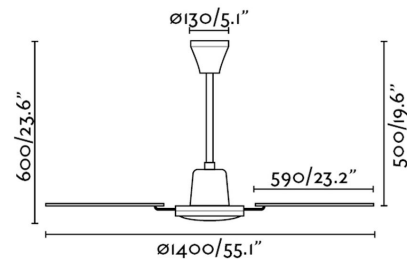

MALVINAS Grey ceiling fan

Ref. 33110

Ceiling fan without light suitable for rooms from 17,6m². Motor made from steel and blades from wood. The color of blades are walnut and reddish mahogany, reversible. Operated by wall control, (included) setted up with 5 dimmable speeds 111-145 -170-187-229 rpm which correspond to the following consumptions of 24-37-48-57-80W. This ceiling fan has winter / summer function. Suitable for incling room.

Specifications

Voltage:	220-240V
Operating Frequency:	50Hz
IP:	20
Class:	I
Material:	Motor made from steel and blades from plywood
Length:	1400 mm
Net Width:	1400 mm
Height:	600 mm
Diameter:	1400 Ø
Net Weight:	6.00 kg
Volume:	0.03251 m ³