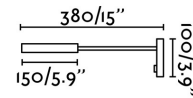

Specifications

Bulb:	LED 3W 700mA 3000K 180LM 45°
Bulb included:	Yes
Transformer:	Driver
Transformer included:	Yes
Voltage:	100-240V
Operating Frequency:	50/60Hz
IP:	20
Class:	II
Material:	Metal
Length:	380 mm
Net Width:	25 mm
Height:	30 mm
Diameter:	100 Ø
Net Weight:	0.52 kg
Volume:	0.00642 m3