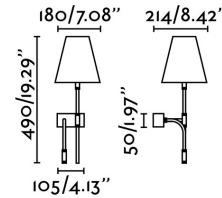

SABANA Beige wall lamp with LED right reader

Ref. 29992

SABANA is a designer lamp by Pepe Llaudet, inspired by an African Lodge for indoor lighting. This wall lamp with LED reader is made of steel and comes with fabric shade. This wall lamp is perfect for the decorative and functional lighting of your favorite reading corners.

Specifications

Bulb:	1 x E27 15W + HIGH POWER LED 1W 4000K
Bulb included:	Yes
Transformer:	Driver
Transformer included:	Yes
Voltage:	100-240V
Operating Frequency:	50/60Hz
IP:	20
Class:	I
Material:	Steel and textile
Designer:	PEPE LLAUDET
Recommended bulb:	17056
Description of recommended Bulb:	G45 E27 LED 5W 2700K
Length:	180 mm
Net Width:	214 mm
Height:	490 mm
Net Weight:	1.45 kg
Volume:	0.02115 m3