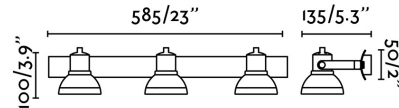

Specifications

Bulb:	3 x GU10 LED 8W
Bulb included:	No
Voltage:	100-240V
Operating Frequency:	50/60Hz
IP:	20
Class:	I
Material:	Metal
Designer:	ALEX & MANEL LLUSCÀ
Recommended bulb:	17324
Description of recommended Bulb:	GU10 LED 8W 2700K 60° NEGRA
Length:	585 mm
Net Width:	135 mm
Height:	100 mm
Diameter:	80 Ø
Net Weight:	1.50 kg
Volume:	0.00842 m3