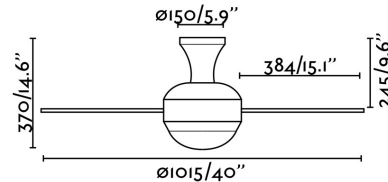

MINI UFO White ceiling fan

Ref. 33454

MINI UFO is the reduced version of the UFO model, ideal for the ventilation of rooms up to 13m². Motor built in steel, reversible wooden blades finished in white/maple and opal glass diffuser. Operated on remote control (included). It offers 3 adjustable speeds with a 8-18-42W consumption and 90-150-200 revolutions per minute depending on speed. This ceiling fan with light comes with a reverse function, so you can also use it in winter, improving the efficiency of your heating system. Airflow: 106,92 m³ min / 3776 CFM

Specifications

Bulb:	2 x E27 20W
Bulb included:	No
Voltage:	220-240V
Operating Frequency:	50Hz
IP:	20
Class:	I
Material:	Motor made from steel and blades from MDF wood with an opal glass difusser
Recommended bulb:	17463
Description of recommended Bulb:	A60 MATE LED E27 7W 2700K 640Lm
Length:	1040 mm
Net Width:	1040 mm
Height:	370 mm
Diameter:	1040 Ø
Net Weight:	7.00 kg
Volume:	0.05711 m ³