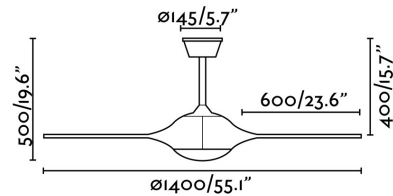

## KAILUA LED White ceiling fan

Ref. 33408

Modern ceiling fan, including a LED light kit, ideal for rooms over 17.6m<sup>2</sup>. The light source of this ceiling fan is SMD LED 15W 3000K 1500Lm (included). Motor built in steel, reversible ABS blades finished in white, and opal PMMA diffuser. Operated on remote control (included). KAILUA offers 3 adjustable speeds with a consumption of 29-47-75W y 94-146-201 revolutions per minute depending on speed. Airflow: 141,58 m<sup>3</sup> min / 5000 CFM. This ceiling fan is suitable for inclining roof.

### Specifications

<b>Bulb:</b>	SMD LED 15W 1500Lm 3000K
<b>Bulb included:</b>	Yes
<b>Transformer:</b>	Driver
<b>Transformer included:</b>	Yes
<b>Voltage:</b>	220-240V
<b>Operating Frequency:</b>	50Hz
<b>IP:</b>	20
<b>Class:</b>	I
<b>Material:</b>	Motor made from steel and blades from abs with an opal pmma difusser
<b>Length:</b>	1400 mm
<b>Net Width:</b>	1400 mm
<b>Height:</b>	500 mm
<b>Diameter:</b>	1400 Ø
<b>Net Weight:</b>	11.30 kg
<b>Volume:</b>	0.10332 m <sup>3</sup>