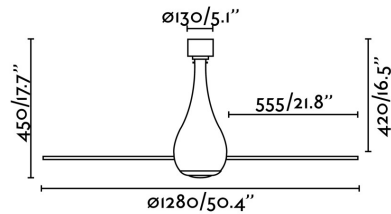

MINI ETERFAN Matt white/transparent ceiling fan with DC motor

Ref. 32025

The colour version of MINI ETERFAN is here, a designer fan by Faro Design Team. It comes with a low-consumption DC motor, built in metal and matt white glass, with transparent PC blades. It offers 6 adjustable speeds with a 3-6-9-13-22-32W consumption and 51-77-103-129-155-185 revolutions per minute depending on speed. This ceiling fan with light comes with a reverse function, so you can also use it in winter, improving the efficiency of your heating system. Accessory LED light kit ref. 33383 not included. Airflow: 145.66 m³ min / 5144 CFM

Specifications

Voltage:	220-240V
Operating Frequency:	50/60Hz
IP:	20
Class:	I
Material:	Motor made from steel and glass with blades from polycarbonate
Designer:	FARO TEAM
Length:	1280 mm
Net Width:	1280 mm
Height:	450 mm
Diameter:	1280 Ø
Net Weight:	5.10 kg
Volume:	0.08149 m ³