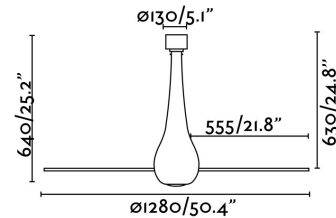

ETERFAN Shiny red/transparent ceiling fan with DC motor

Ref. 32005

The shiny red/transparent version of ETERFAN is here, an industrial-style and modern fan. This ceiling fan is ideal for the ventilation of areas ranging over 17,6m². Activated by remote control. This ceiling fan with a low-consumption DC motor has 6 adjustable speeds with a 4-6-9-13-22-32W consumption and 51-77-103-129-155-185 revolutions per minute depending on speed. This fan comes with a reverse function summer-winter, so you can also use it in winter, improving the efficiency of your heating system. Airflow: 145,66 m³ min / 5144 CFM

Specifications

Voltage:	220-240V
Operating Frequency:	50/60Hz
IP:	20
Class:	I
Material:	Motor made from steel and glass with blades from polycarbonate
Designer:	FARO TEAM
Length:	1280 mm
Net Width:	1280 mm
Height:	640 mm
Diameter:	1280 Ø
Net Weight:	8.10 kg
Volume:	0.08149 m ³