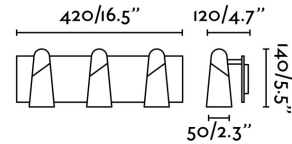

LAO LED White wall lamp 3L

Ref. 29044

LAO is a collection of lamps for home lighting designed by Nahtrang.

Specifications

Bulb:	LED 3X4,5W 3000K 400Lm
Bulb included:	Yes
Transformer:	Driver
Transformer included:	Yes
Voltage:	220-240V
Operating Frequency:	50/60Hz
IP:	20
Class:	I
Material:	ABS and metal
Designer:	NAHTRANG
Length:	420 mm
Net Width:	120 mm
Height:	140 mm
Net Weight:	1.80 kg
Volume:	0.00348 m3