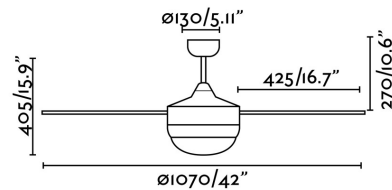

MINI ICARIA White ceiling fan

Ref. 33698

The mini version of ICARIA is here. Ceiling fan with light ideal for the ventilation of rooms up to 13m². Motor made from steel and blades from plywood with an opal glass difusser. The colour of blades are white, reversible. Operated by remote control (included) setted up with 3 dimmable speeds 16-24-35W and 135 - 175 - 210rpm. This ceiling fan has winter / summer function. Airflow: 101,09 m³ min / 3568 CFM. Suitable for incling room.

Specifications

Bulb:	2XE14 20W
Bulb included:	No
Voltage:	220-240V
Operating Frequency:	50Hz
IP:	20
Class:	I
Material:	Motor made from steel and blades from MDF wood with an opal glass difusser
Recommended bulb:	17461
Description of recommended Bulb:	G45 MATE LED E14 4W 2700K 450LM
Length:	1060 mm
Height:	380 mm
Diameter:	1060 Ø
Net Weight:	6.30 kg
Volume:	0.03456 m ³