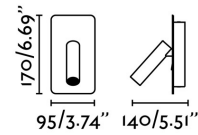

Specifications

Bulb:	HIGH POWER LED 3W 3000K 140Lm 30°
Bulb included:	Yes
Transformer:	Driver
Transformer included:	Yes
Voltage:	100-240V
Operating Frequency:	50/60Hz
IP:	20
Class:	I
Material:	Steel and aluminium
Designer:	NAHTRANG
Length:	95 mm
Net Width:	140 mm
Height:	170 mm
Net Weight:	0.63 kg
Volume:	0.00142 m3