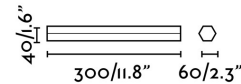

EDGE LED Chrome wall lamp 8W

Ref. 63500

EDGE LED is a wall lamp to illuminate the bathroom. It is a timeless lamp, perfect for any style, but with a twist on the hexagonal shape of its body. Its natural LED colour facilitates washing and putting make up. It has IP44.

Specifications

Bulb:	LED 6W 4000K 400Lm
Bulb included:	Yes
Transformer:	Driver
Transformer included:	Yes
Voltage:	100-240V
Operating Frequency:	50/60Hz
IP:	44
Class:	II
Material:	Aluminium and opal PMMA difusser
Length:	300 mm
Net Width:	40 mm
Height:	40 mm
Net Weight:	0.32 kg
Volume:	0.00074 m3