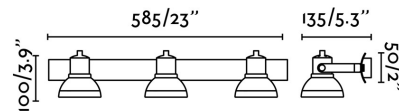

Specifications

Bulb:	3 x GU10 LED 8W
Bulb included:	No
Voltage:	100-240V
Operating Frequency:	50/60Hz
IP:	20
Class:	I
Material:	Metal
Designer:	ALEX & MANEL LLUSCÀ
Recommended bulb:	17324
Description of recommended Bulb:	GU10 LED 8W 2700K 60° NEGRA
Length:	585 mm
Net Width:	135 mm
Height:	100 mm
Diameter:	80 Ø
Net Weight:	1.45 kg
Volume:	0.00850 m3