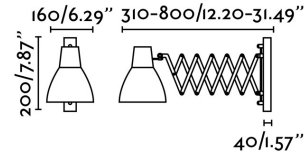

### Specifications

<b>Bulb:</b>	1 x E14 40W
<b>Bulb included:</b>	No
<b>Voltage:</b>	100-240V
<b>Operating Frequency:</b>	50/60Hz
<b>IP:</b>	20
<b>Class:</b>	I
<b>Material:</b>	Metal
<b>Recommended bulb:</b>	17461
<b>Description of recommended Bulb:</b>	G45 MATE LED E14 4W 2700K 450LM
<b>Length:</b>	160 mm
<b>Net Width:</b>	800 mm
<b>Height:</b>	200 mm
<b>Diameter:</b>	90 Ø
<b>Net Weight:</b>	1.00 kg
<b>Volume:</b>	0.01148 m3