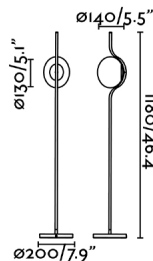

## General characteristics

Fixation	Floor
Type	II
IP	20
voltage	220V-240V
Hertz	50/60Hz
Cable meters	2000mm
Switch type	Touch
Power	6W