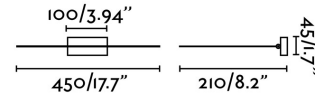

## MONET LED Matt nickel picture wall light

Ref. 61068

MONET is a LED wall lamp pictures adjustable, made of metal. The light source is SMD LED 6W 3000K 610LM, driver included. It is a lamp with minimalist lines, which let the importance of the object lighted up.

### Specifications

<b>Bulb:</b>	SMD LED 6W 360Lm 3000K CRI>80
<b>Bulb included:</b>	Yes
<b>Transformer:</b>	Driver
<b>Transformer included:</b>	Yes
<b>Voltage:</b>	220-240V
<b>Operating Frequency:</b>	50/60Hz
<b>IP:</b>	20
<b>Class:</b>	I
<b>Material:</b>	Metal
<b>Length:</b>	450 mm
<b>Net Width:</b>	210 mm
<b>Height:</b>	45 mm
<b>Net Weight:</b>	0.60 kg
<b>Volume:</b>	0.00564 m3