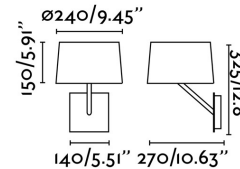

HANDY White wall lamp

Ref. 28413

Minimalistic wall lamp designed by Jordi Blasi. This lamp has a pure lines, modern style and little details.

Specifications

Bulb:	1XE27 MAX 20W
Bulb included:	No
Voltage:	100-240V
Operating Frequency:	50/60Hz
IP:	20
Class:	I
Material:	Steel and textile shade
Designer:	JORDI BLASI
Recommended bulb:	17463
Description of recommended Bulb:	A60 MATE LED E27 7W 2700K 640Lm
Length:	240 mm
Net Width:	270 mm
Height:	325 mm
Net Weight:	0.90 kg
Volume:	0.02876 m3