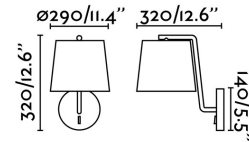

Specifications

Bulb:	1 X E27 20W
Bulb included:	No
Voltage:	100-240V
Operating Frequency:	50/60Hz
IP:	20
Class:	I
Material:	Metal and textile shade
Designer:	NAHTRANG
Recommended bulb:	17463
Description of recommended Bulb:	A60 MATE LED E27 7W 2700K 640Lm
Length:	290 mm
Net Width:	320 mm
Height:	320 mm
Net Weight:	1.40 kg
Volume:	0.02468 m3