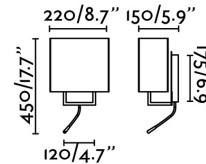

Specifications

Bulb:	1 x E14 20W + LED 1W 3000K 120Lm
Bulb included:	Yes
Transformer:	Driver
Transformer included:	Yes
Voltage:	100-240V
Operating Frequency:	50/60Hz
IP:	20
Class:	I
Material:	Metal and textile shade
Designer:	NAHTRANG
Recommended bulb:	17461
Description of recommended Bulb:	G45 MATE LED E14 4W 2700K 450LM
Length:	220 mm
Net Width:	150 mm
Height:	450 mm
Net Weight:	1.55 kg
Volume:	0.00095 m3