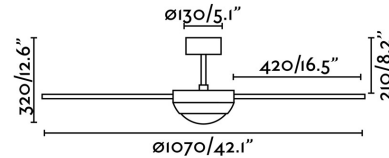

FEROE Nickel ceiling fan

Ref. 33601

Classically shaped matt nickel ceiling fan but renewed, ideal for the ventilation of rooms up to 13m². Motor built in steel, MDF blades finished in grey/black, and opal glass diffuser. Operated on remote control (included). FEROE offers 3 adjustable speeds with a consumption of 10-21-41W and 80-145-180 revolutions per minute depending on speed. This ceiling fan is suitable for inclining roof.

Specifications

Bulb:	2 x E14 40W
Bulb included:	No
Voltage:	220-240V
Operating Frequency:	50Hz
IP:	20
Class:	I
Material:	Motor made from steel and blades from MDF with an opal glass difusser
Recommended bulb:	17461
Description of recommended Bulb:	G45 MATE LED E14 4W 2700K 450LM
Length:	1060 mm
Net Width:	1060 mm
Height:	330 mm
Diameter:	1060 Ø
Net Weight:	5.40 kg
Volume:	0.02704 m ³